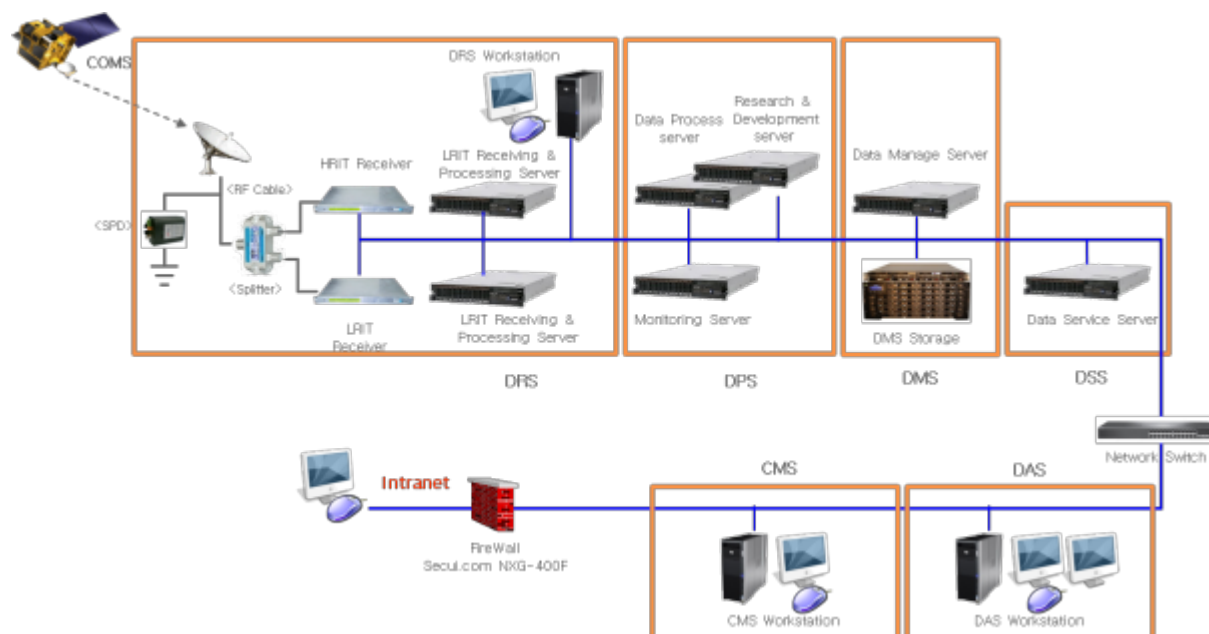

NMSC/KMA activity to promote utilization of COMS data in Asia-Pacific region

1. Ongoing Project

In March 2011 NMSC/KMA and Korea International Cooperation Agency (KOICA) started a project as “Development of COMS Data Receiving/ Analysis System in Sri Lanka”, which provides COMS data receiving, analysis and archiving system to Sri Lanka meteorological agency. The project is funded by Korea's grant aid organization, Korea International Cooperation Agency (KOICA), and carried out by Korea Meteorological Administration (KMA) and Samsung SDS.

The project will develop a KMA-operated COMS data receiving/analysis system according to Sri Lanka's needs and install the system by early next year. The project will also provide the equipment and workforce training necessary for the successful and effective utilization of the system.

The COMS receiving/analysis system will be installed in the Department of Meteorology in Colombo, Sri Lanka, with a data processing system producing 9 products and archiving system. KOICA provides a grant of US\$2,000,000 for the project to implement the following activities of the project.

Configuration of COMS data receiving/analysis system

2. Future plan

By KMA's effort for preventing Asia-Pacific countries from weather related disaster, new projects will be started to provide COMS receiving system and weather data analysis system with fewer budgets than the grant for Sri Lanka. The whole system is much more light system consisting of the receiving system and weather data analysis system only. KMA plans to provide the light system to 2 underdeveloped countries in Asia-Pacific region every year for the next four years. In addition to KMA's budget, KMA is trying to expand the support with COMS receiving and analysis system to the region by cooperation with KOICA. This project will be realised in the end of this year or in the beginning of the next year.